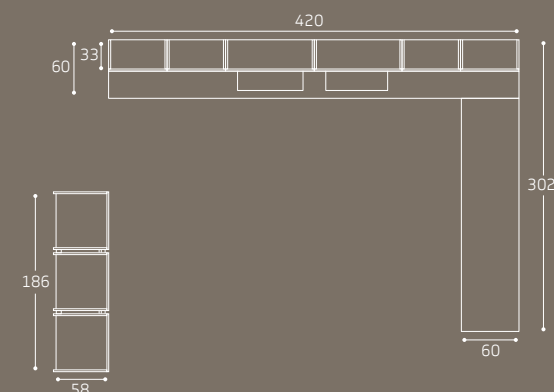

alice 03 *pag. 18-23*

Unisci gli elementi che accoglieranno tutta la famiglia in cucina.
Combine the elements that will welcome the whole family in the kitchen.

Finiture *Finishes*

Ante polimerico in tonalità lucide e opache. Ante dettagliate da una leggera raggatura, con maniglia incassata o con gola per dare massima linearità alla tua cucina. Dettagli di stile firmati Sira.

Polymeric doors in glossy and opaque shades. Doors detailed with a slight radius, with recessed handle or with groove to give maximum linearity to your kitchen. Sira style details.