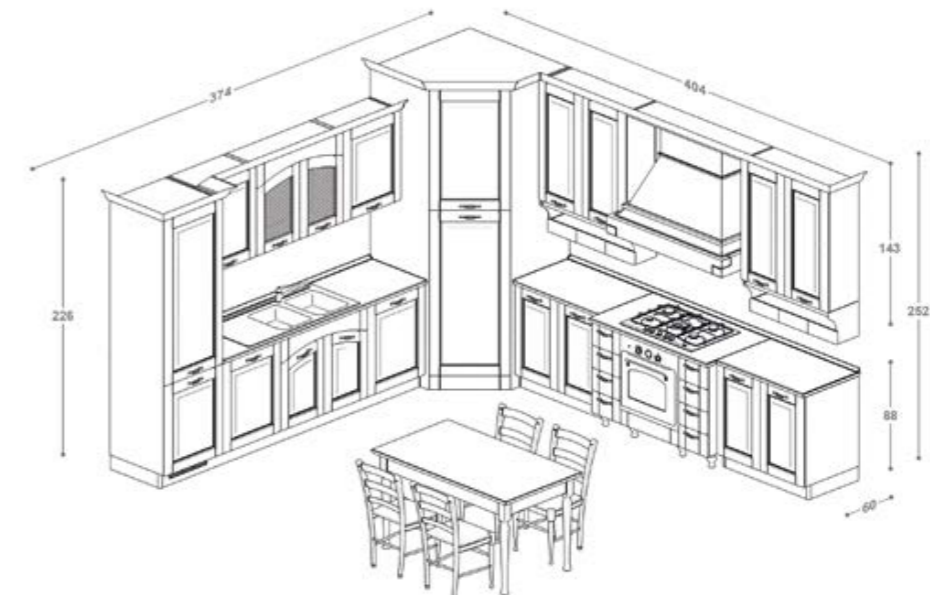

Anima chic a tinte country per una proposta con capiente colonna ad angolo e solido blocco avanzato con piedi a cipolla, dettaglio vintage rivisitato. Il colapiatti e il sottolavello si nobilitano grazie al carabottino, classico senza tempo, e alla simmetria dell'intaglio presente nelle ante.

Stylish soul with country tints for a composition with large corner column and advanced solid block with onion feet, revisited vintage detail. Plate rack and sink base are ennobled thanks to the grate, timeless classic, and to the symmetry of the carved doors.