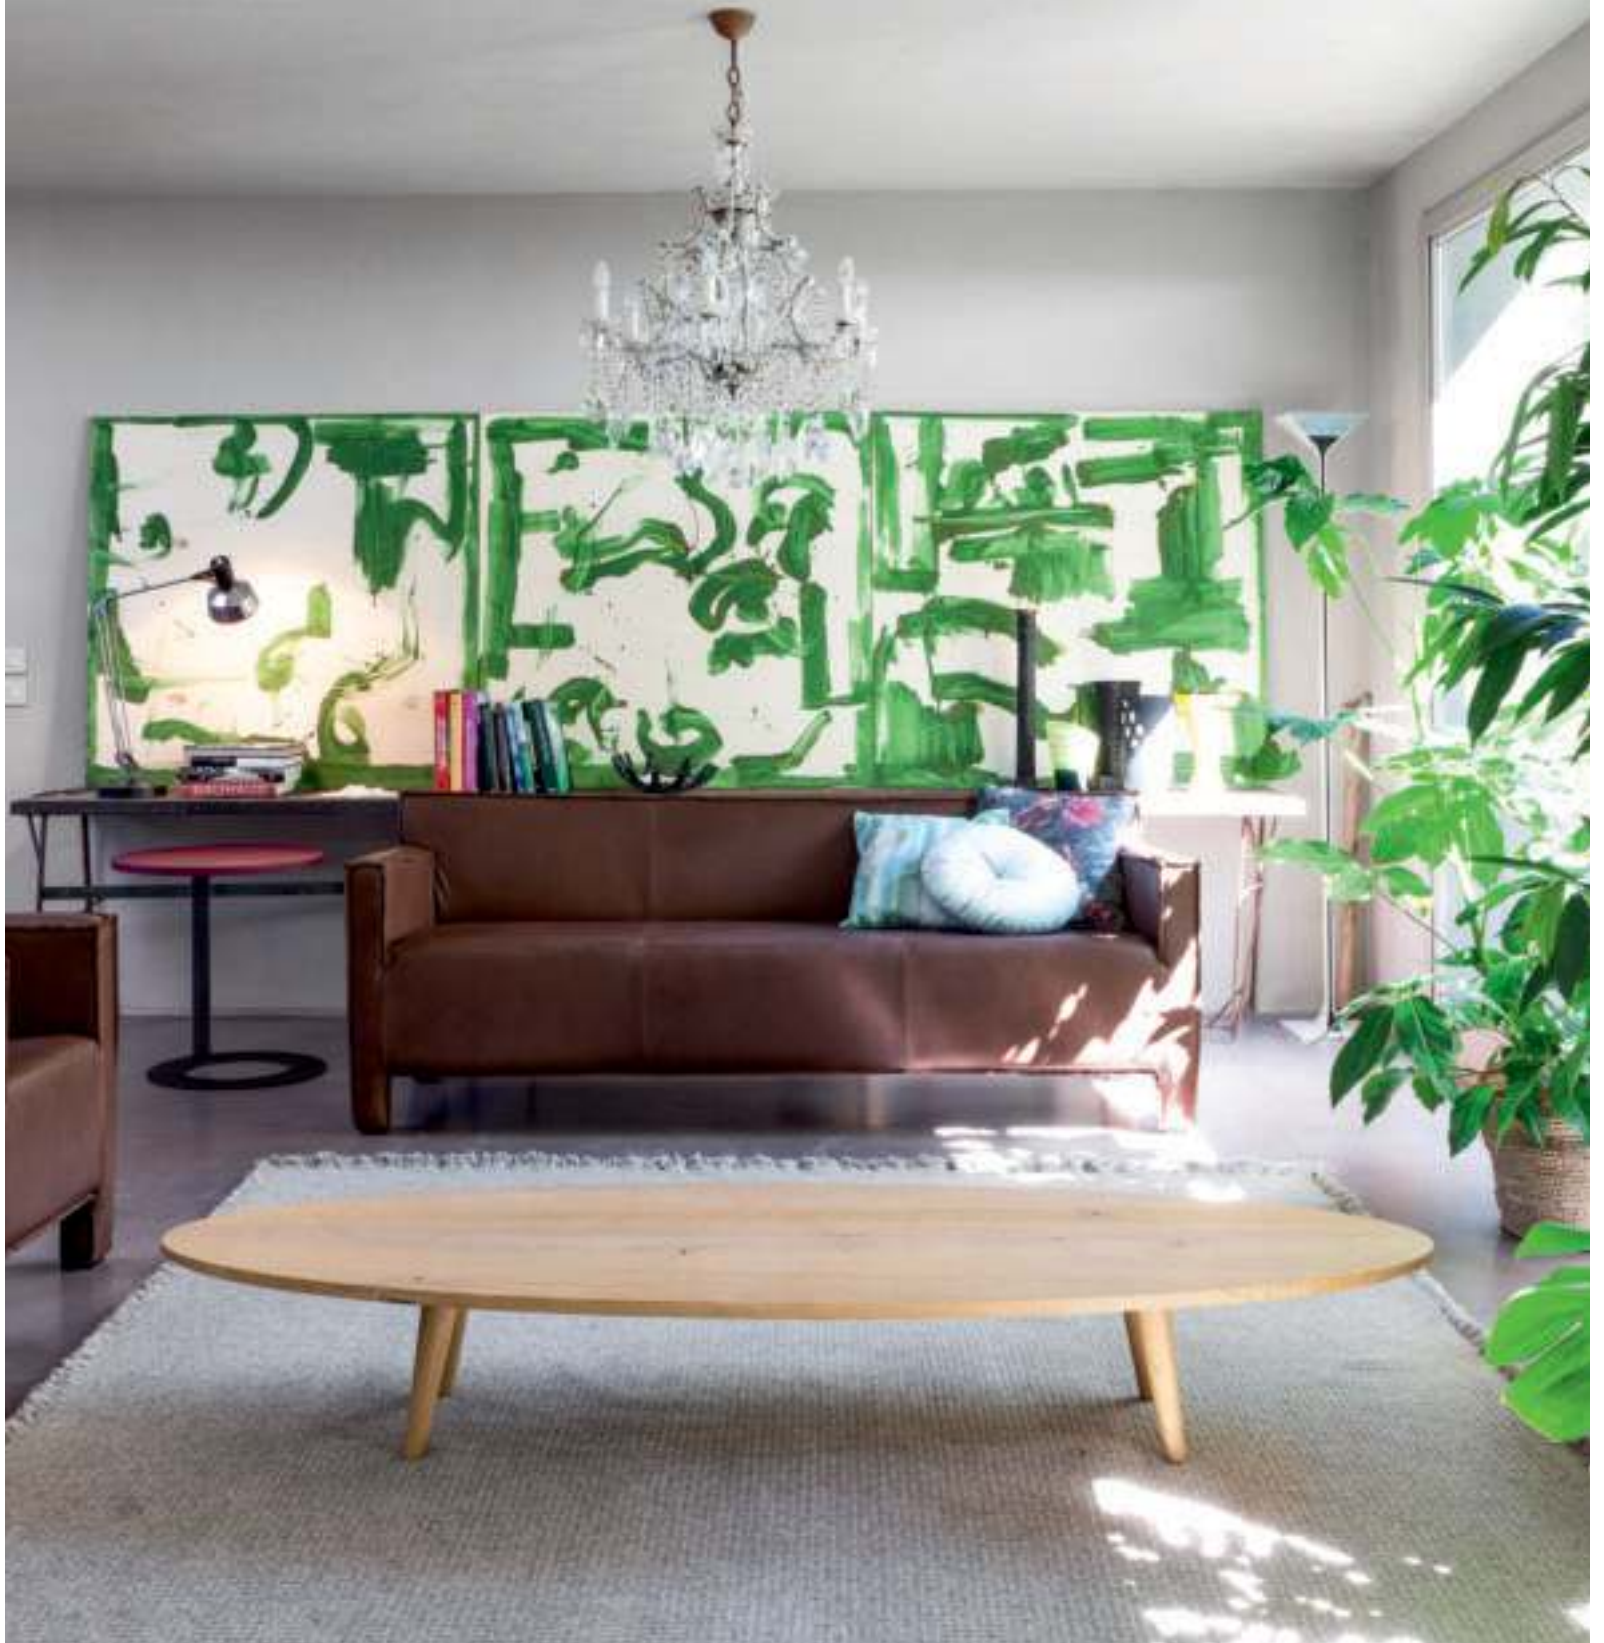

SURF

Tavolino in rovere massello in
finitura Effetto Grezzo.
Coffee table made in solid
oak wood Effetto Grezzo finish.
Cod. 890TN005
Dim. L 200 P 63 H 33

BALTIMORA SOFA 3

Divano a 3 posti rivestito in pelle
di Bufalo in pelle soft Choco.
Three-seat sofa, made in real
bufalo soft Choco leather.
Cod. 810DV005
Dim. L 213 P 81 H 76